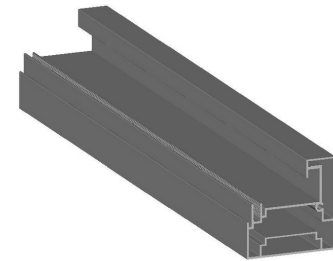

PZ017- GUIDE FOR ZIP 100 REF:Z82237