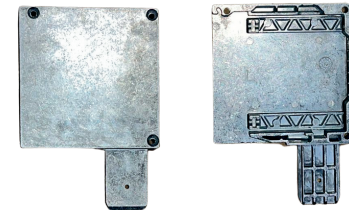

Introduction

Caribe zip is a vertical awning system composed of a special resistant and durable fabric, which is rolled and unrolled on aluminum side guides.

They effectively block direct solar radiation, reducing heat entry into interior spaces.

PZ212- ACCESSORY FOR ZIP N°12

ZIP ACCESSORIES

PZ213- ACCESSORY FOR ZIP N°13

PZ214- SCREW SET FOR ZIP N°14

PZ215- SCREW SET FOR ZIP N°15

PZ216- LATERAL SET FOR BOX 100 ZIP N° 16

PZ217- ASSEMBLY KIT ZIP

PZ218- STANDARD PVC INSERT FOR ZIP GUIDE

PZ219- LOW TEMPERATURE PVC INSERT FOR ZIP GUIDE

PZ220- EPDM FOR ZIP GUIDE

PZ221- LATERAL SET FOR BOX 130 ZIP

ZIP ACCESSORIES

PZ225- TERMINAL COVER ZIP 130 ROUND

PZ226- TERMINAL COVER ZIP 130 SQUARE

PZ227- LATERAL ACCESSORIE ZIP 130 SQUARE
N°4

PZ228- LATERAL ACCESSORIES FOR ZIP 130
SQUARE N°5

PZ229- LATERAL SET FOR ZIP 130 SQUARE

PZ230- LATERAL SET FOR ZIP 100 SQUARE

PZ223- AXIS CAPSULE 70MM FOR ZIP

PZ232- FASTENING FOR ZIP 130

PZ233- TERMINAL CLAMP ZIP 100