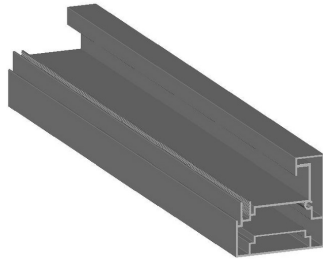

PZ028- ZIP BOX 100 STRAIGHT REF:10012

PZ029- BOX COVER FOR ZIP 100 STRAIGHT REF:10013

PZ030- TERMINAL FOR ZIP 100 STRAIGHT REF:10014

PZ017- GUIDE FOR ZIP 100 REF:Z82237

PZ006- ROUND AXI 78 mm FOR ZIP

PZ007- ROUND AXI 70 mm FOR ZIP

PZ009 - Tube 85 mm for ZIP

PZ008 - Load bar for zip

COMPONENTS OF SQUARE ZIP OF 130

PZ024- ZIP BOX 130 STRAIGHT REF:10008

PZ025- BOX COVER FOR ZIP 130 STRAIGHT REF: 10009

PZ021- ZIP TERMINAL130 REF:Z82231

PZ018- GUIDE FOR ZIP 130 REF:Z82236