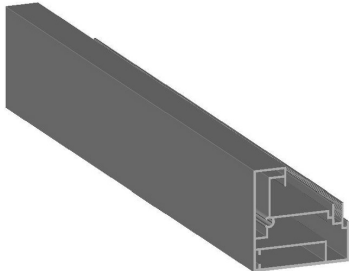

PZ018- GUIDE FOR ZIP 130 REF:Z82236

PZ019- CLIPPIN PROFILE GUIDE ZIP
REF:Z82234

PZ006- ROUND AXI 78 mm FOR ZIP

PZ007- ROUND AXI 70 mm FOR ZIP

PZ009 - Tube 85 mm for ZIP

PZ008 - Load bar for zip

COMPONENTS OF SQUARE ZIP OF 100