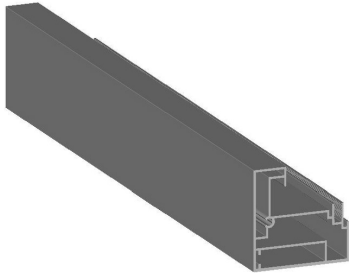

PZ009 - Tube 85 mm for ZIP

PZ008 - Load bar for zip

COMPONENTS OF SQUARE ZIP OF 130

PZ024- ZIP BOX 130 STRAIGHT REF:10008

PZ025- BOX COVER FOR ZIP 130 STRAIGHT REF: 10009

PZ021- ZIP TERMINAL130 REF:Z82231

PZ018- GUIDE FOR ZIP 130 REF:Z82236