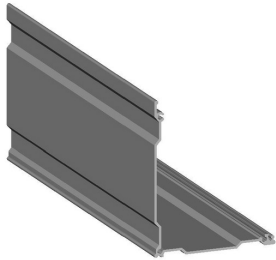

Introduction

Caribe zip is a vertical awning system composed of a special resistant and durable fabric, which is rolled and unrolled on aluminum side guides.

They effectively block direct solar radiation, reducing heat entry into interior spaces.

PZ007- ROUND AXI 70 mm FOR ZIP

PZ009 - TUBE 85 mm FOR ZIP

PZ008 - LOAD BAR FOR ZIP

COMPONENTS OF ROUND ZIP OF 130

PZ022- ZIP BOX 130 REF:Z82232

PZ023- BOX COVER FOR ZIP 130 REF:Z82233

PZ021- ZIP TERMINAL130 REF:Z82231

PZ018- GUIDE FOR ZIP 130 REF:Z82236

PZ019- CLIPPIN PROFILE GUIDE ZIP
REF:Z82234

PZ006- ROUND AXI 78 mm FOR ZIP

PZ007- ROUND AXI 70 mm FOR ZIP

PZ009 - Tube 85 mm for ZIP

PZ008 - Load bar for zip

COMPONENTS OF SQUARE ZIP OF 100