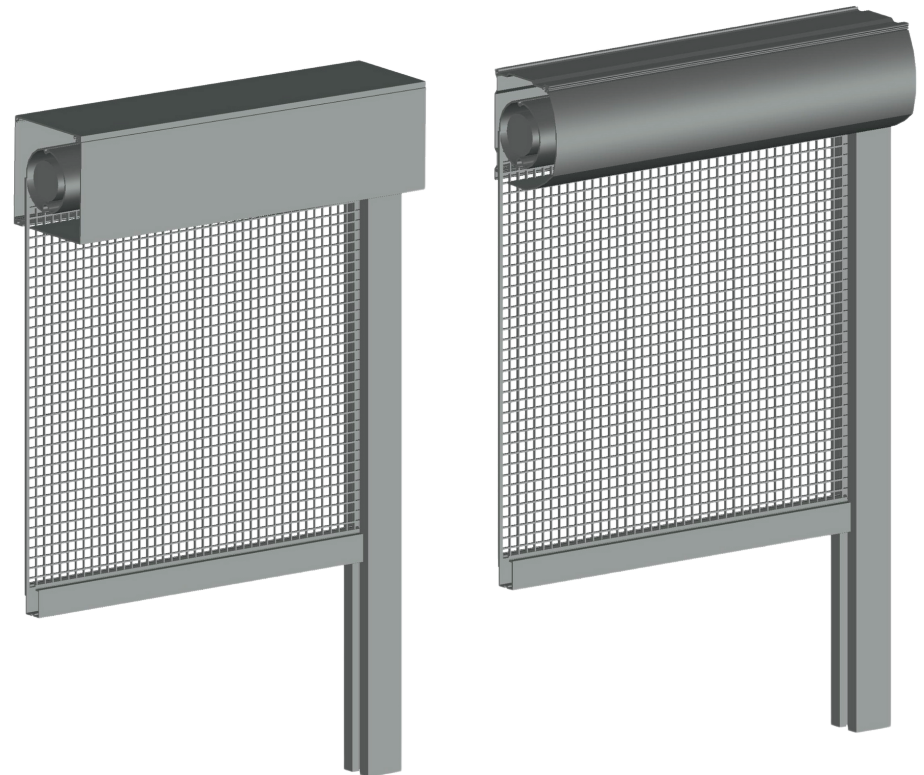

Introduction

Caribe zip is a vertical awning system composed of a special resistant and durable fabric, which is rolled and unrolled on aluminum side guides.

They effectively block direct solar radiation, reducing heat entry into interior spaces.

Characteristics

Energy savings

By reducing the need to use cooling systems, these system can help reduce energy costs.

Privacy

Horizontal and vertical zip provide privacy by blocking visibility from the outside.

Wind blocking

The zipper system keeps the fabric firmly in place, preventing the wind from causing it to flap or bang against the structure.

Durability

High-quality materials such as aluminum runners and heavy-duty fabric make these awnings durable and able to withstand adverse weather conditions.

Motorized

Allows you to control the awnings remotely through a switch or remote control.

Tipology

SQUARE ZIP

- 100
- 130

ROUND ZIP

- 100
- 130

COMPONENTS OF ROUND ZIP 100