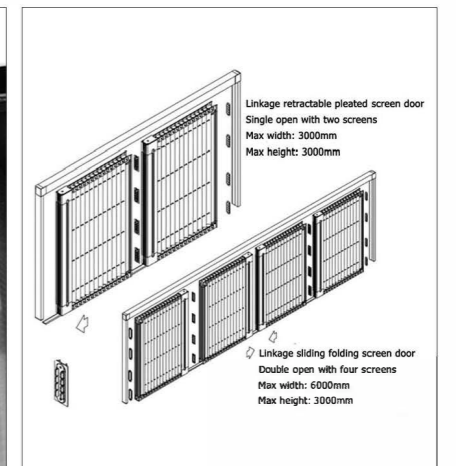

TRACKLESS Screen

ITEM NO: Z3

Max Size: Single open (W1.4*H2.8M)

Double open (Width≤Height; Height 2.8m)

PS: If the width is more than half the height, it can be multi-panel linkage.

Profile Thickness: 0.8-0.9MM

Frame Color: white/black/gray/brown

Product Features:

- Suitable for large openings
- Barrier-free access to the bottom
- Multiple joining screen panels and detachable
- Unique track retraction method
- Grade-A 100% polyester waterproof / PET/PP HD Vision Pleated Mesh