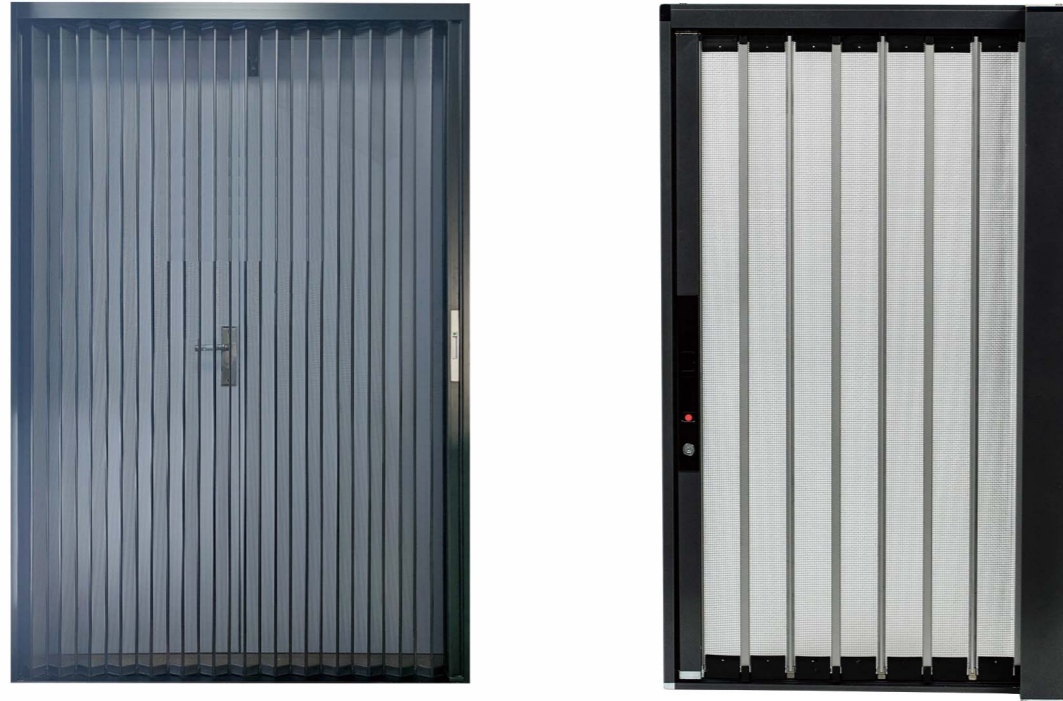

TRACKLESS Screen

ITEM NO: Z3

Max Size: Single open (W1.4*H2.8M)

Double open (Width≤Height; Height 2.8m)

PS: If the width is more than half the height, it can be multi-panel linkage.

Profile Thickness: 0.8-0.9MM

Frame Color: white/black/gray/brown

Product Features:

- Suitable for large openings
- Barrier-free access to the bottom
- Multiple joining screen panels and detachable
- Unique track retraction method
- Grade-A 100% polyester waterproof / PET/PP HD Vision Pleated Mesh