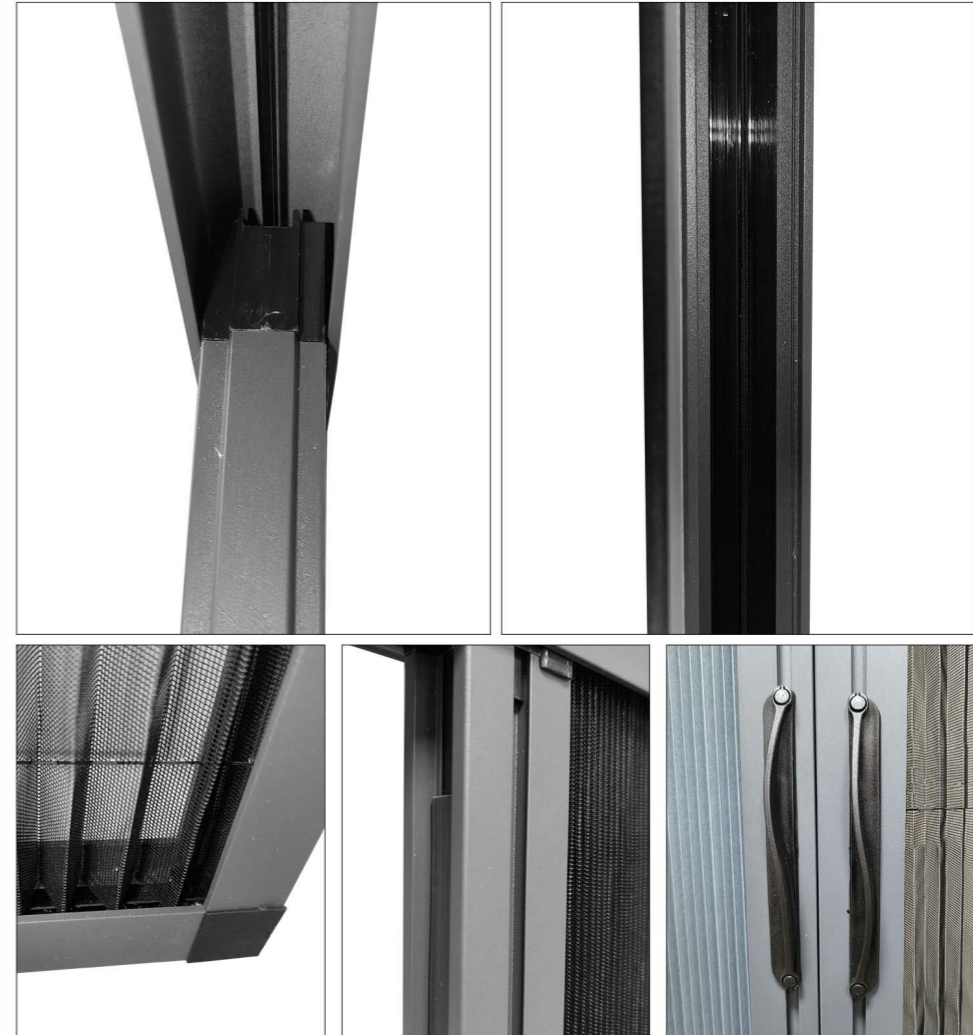

TRACKLESS Screen

ITEM NO: Z3

Max Size: Single open (W1.4*H2.8M)

Double open (Width≤Height; Height 2.8m)

PS: If the width is more than half the height, it can be multi-panel linkage.

Profile Thickness: 0.8-0.9MM

Frame Color: white/black/gray/brown

Product Features:

- Suitable for large openings
- Barrier-free access to the bottom
- Multiple joining screen panels and detachable
- Unique track retraction method
- Grade-A 100% polyester waterproof / PET/PP HD Vision Pleated Mesh