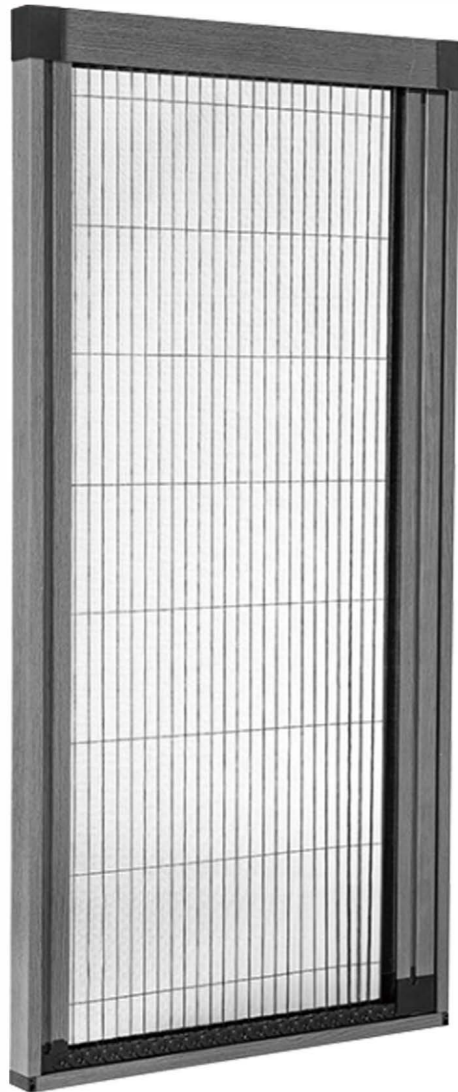

Product Features:

- The screen looks more high-end with the extreme slim side frames (11mm).
- Sunshade and anti insect double usage.

LOW RAIL Screen

ITEM NO: Z2

Max Size: Only insect screen

(Single open: W3*H2.8M)

(Double open:W6*2.8M)

Sunshade&Insect Screen:W2.1*H3M

Profile Thickness: 0.85-1.0MM

Frame Color: white/gray/brown

Product Features:

- Changeable, sunshade and mosquito net 2 in 1
- Use the same four-sided profiles
- Grade-A 100% polyester waterproof /PET/
PP HD Vision Pleated Mesh

TRACKLESS Screen

ITEM NO: Z3

Max Size: Single open (W1.4*H2.8M)

Double open (Width≤Height; Height 2.8m)

PS: If the width is more than half the height, it can be multi-panel linkage.

Profile Thickness: 0.8-0.9MM

Frame Color: white/black/gray/brown

Product Features:

- Suitable for large openings
- Barrier-free access to the bottom
- Multiple joining screen panels and detachable
- Unique track retraction method
- Grade-A 100% polyester waterproof / PET/PP HD Vision Pleated Mesh