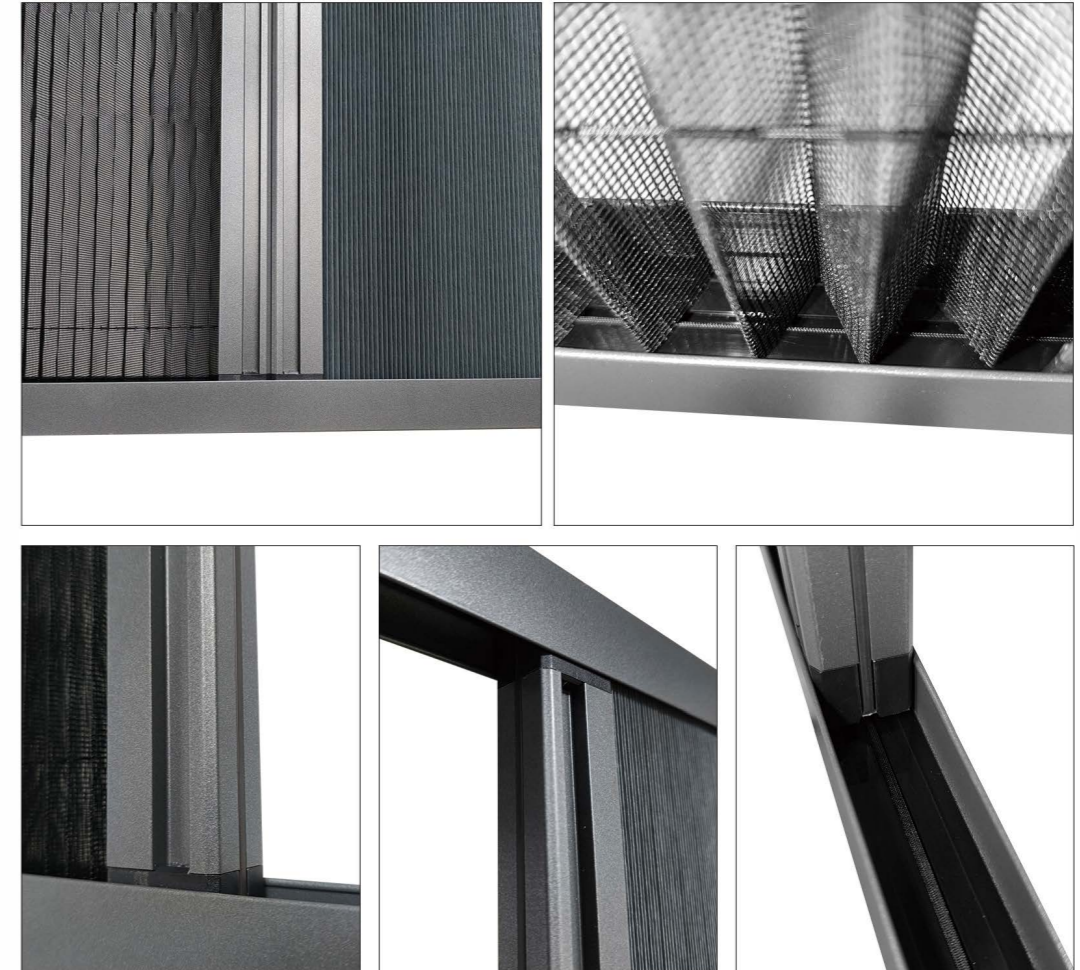

SLIM Frame Screen

ITEM NO: Z4

Max Size: Only insect screen

(Single open: W3*H2.8M) (Double open:W6*2.8M)

Sunshade&Insect Screen:W2.1*H3M

Profile Thickness: 0.9-1MM

Frame Color: gray/brown

Product Features:

- The screen looks more high-end with the extreme slim side frames (11mm).
- Sunshade and anti insect double usage.